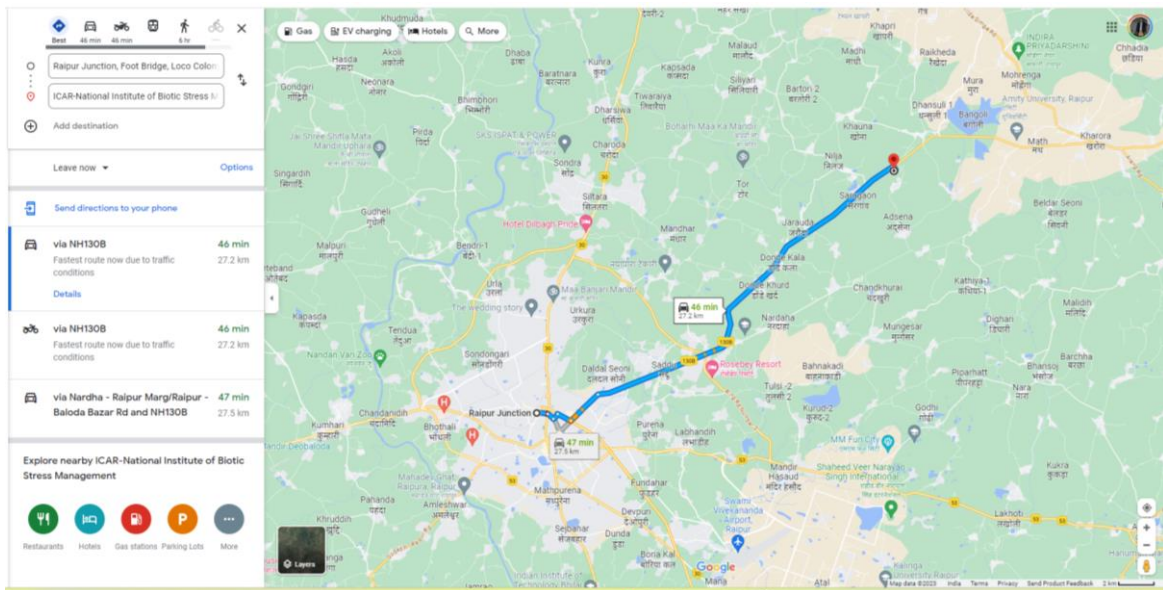

**How to reach @ICAR-NIBSM, Raipur Campus:**

**The ICAR-National Institute of Biotic Stress Management (NIBSM) is located at Baronda, Raipur (Chhattisgarh), Baronda on Raipur-Baloda Bazar Road.**

**<https://nibsm.icar.gov.in/aboutus/how-to-reach>**

The institute is about 30 km away from the Raipur Railway Station and well connected with City Bus going to Kharora.

Raipur is well connected by Air network. Airport nearest to the Institute is Swami Vivekanand Airport, Raipur.